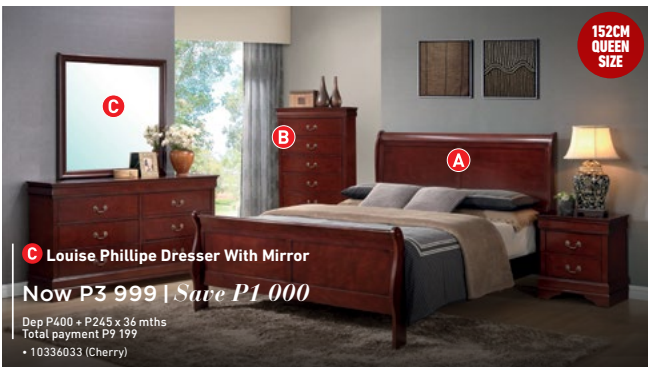

• AL1-5 • 10379938

Now P1 999 | Save P500

Dep P200 + P147 x 36 mths
Total payment P5 474

• AL1-5 • 10379945

152CM QUEEN SIZE

152cm Nebraska Queen Bed

Now P4 999 | Save P1 000

Dep P500 + P294 x 36 mths
Total payment P11 063

• LSG 638 HR • 10325616 (Black)

152CM QUEEN SIZE

C Louise Phillippe Dresser With Mirror

Now P3 999 | Save P1 000

Dep P400 + P245 x 36 mths
Total payment P9 199

• 10336033 (Cherry)

A Louise Phillippe 3-Piece Bedroom Suite