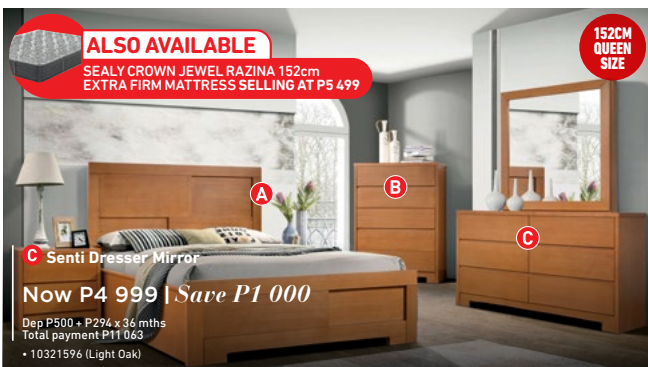

152CM QUEEN SIZE

ALSO AVAILABLE

SEALY CROWN JEWEL RAZINA 152cm EXTRA FIRM MATTRESS SELLING AT P5 499

C Senti Dresser Mirror

Now P4 999 | Save P1 000

Dep P500 + P294 x 36 mths
Total payment P11 063

• 10321596 (Light Oak)

A Senti 3-Piece Bedroom Suite

Now P7 999 | Save P1 000

Dep P800 + P441 x 36 mths
Total payment P16 652

• 1698B • 10321589 (Light Oak) • 10237028

B Senti Chest Of Drawers

Now P4 499 | Save P500

Dep P450 + P269 x 36 mths
Total payment P10 132

• 1698B • 10321609 (Light Oak)